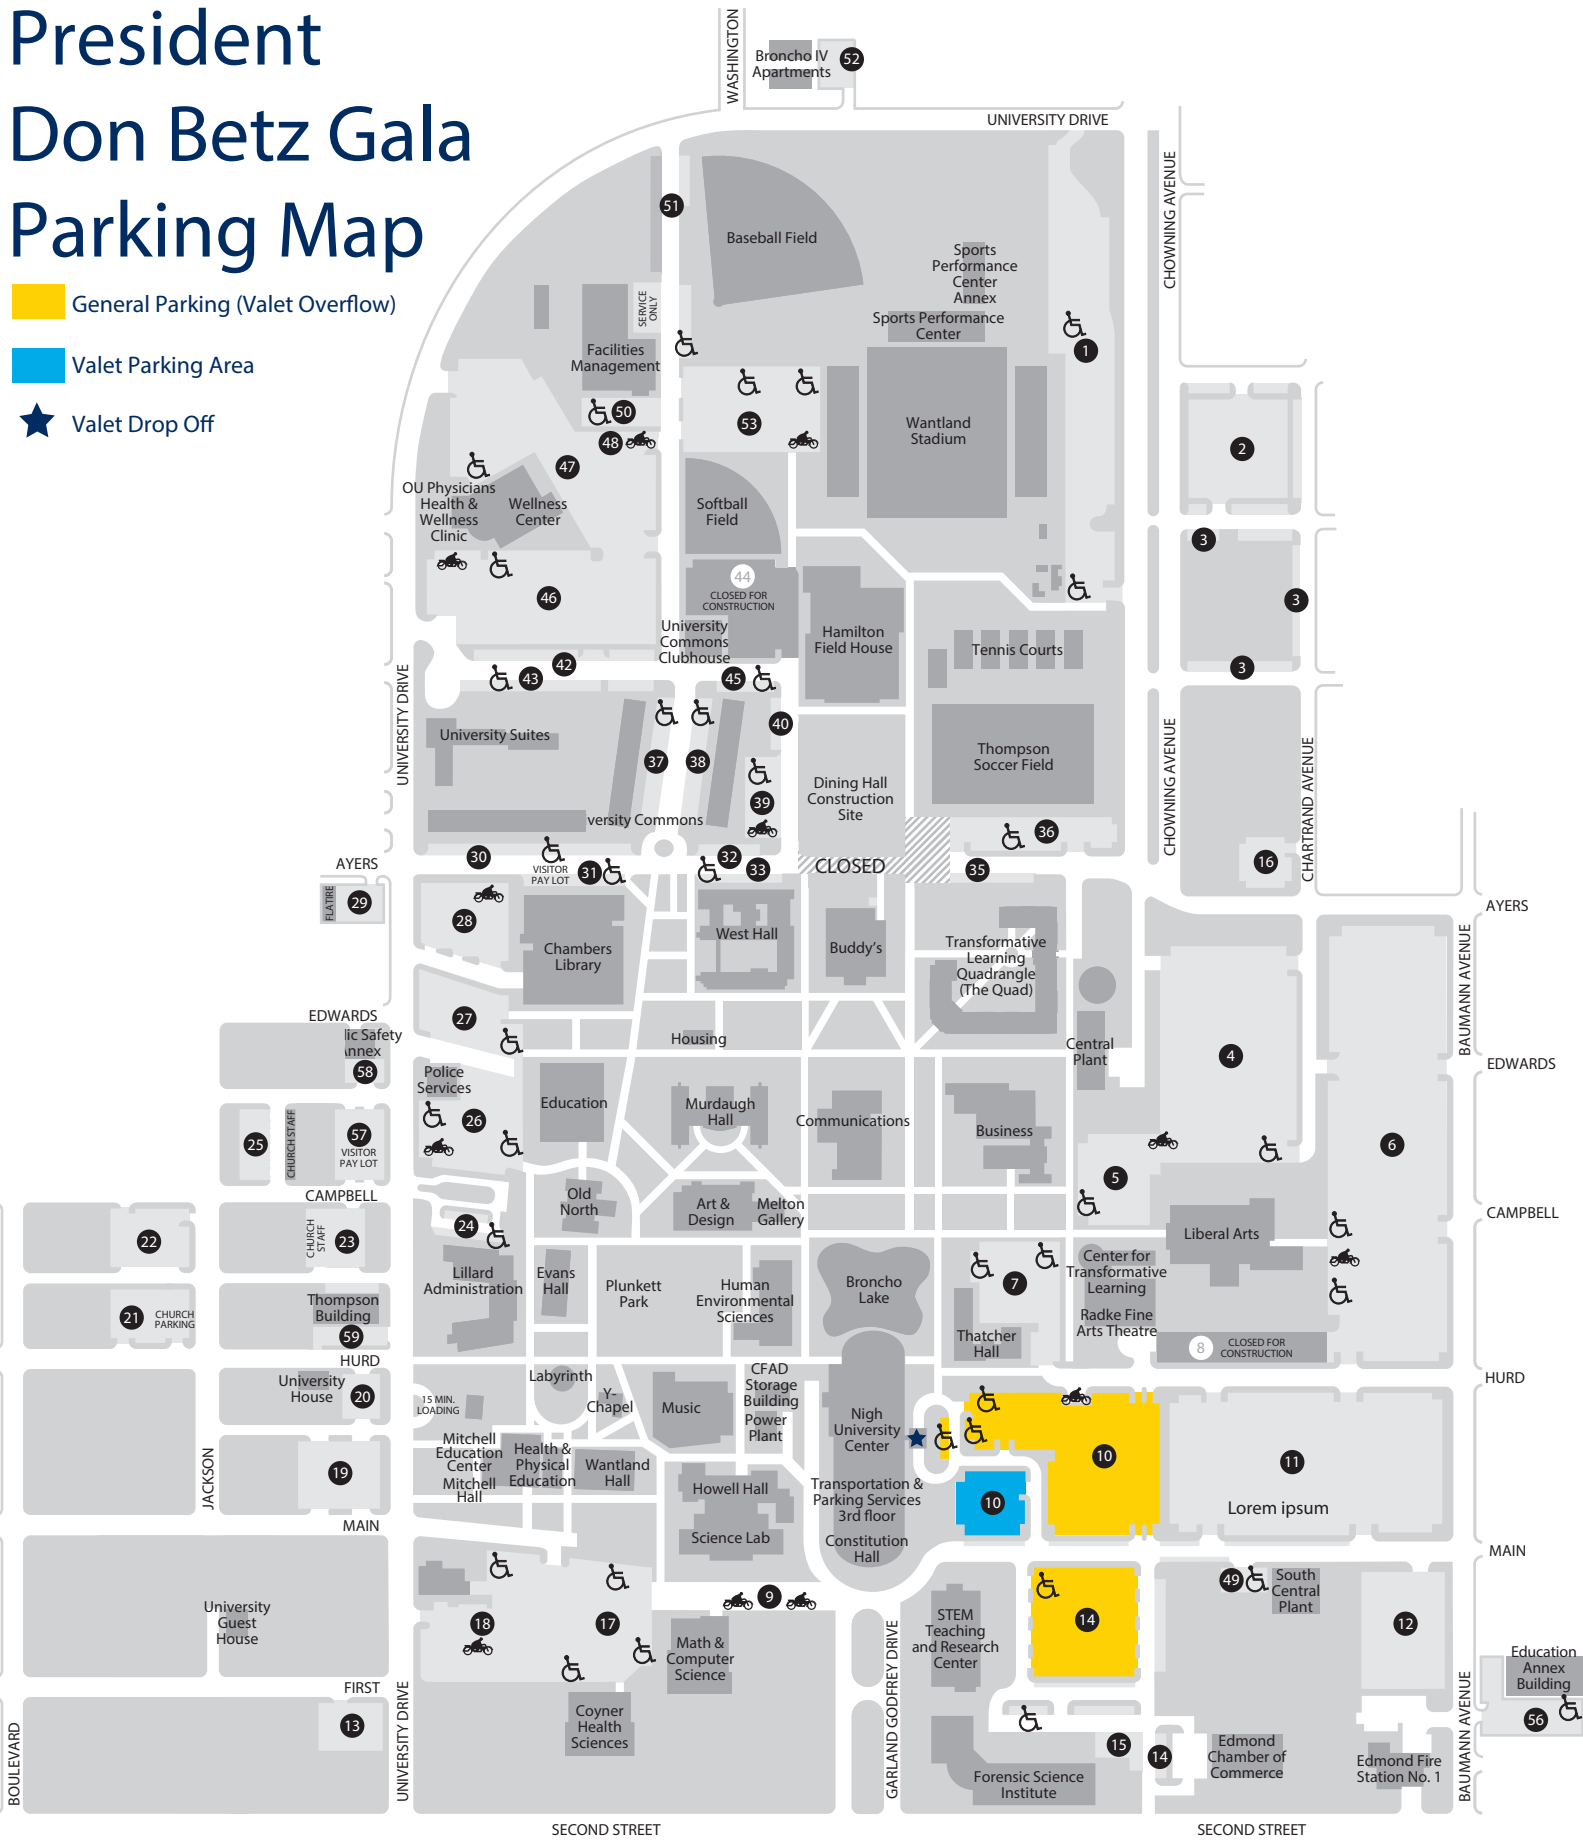

# President Don Betz Gala Parking Map

 General Parking (Valet Overflow)

 Valet Parking Area

 Valet Drop Off

UNIVERSITY OF CENTRAL OKLAHOMA

Transportation & Parking Services

[www.uco.edu/parking](http://www.uco.edu/parking) | [parking@uco.edu](mailto:parking@uco.edu) | (405) 974-2780 |